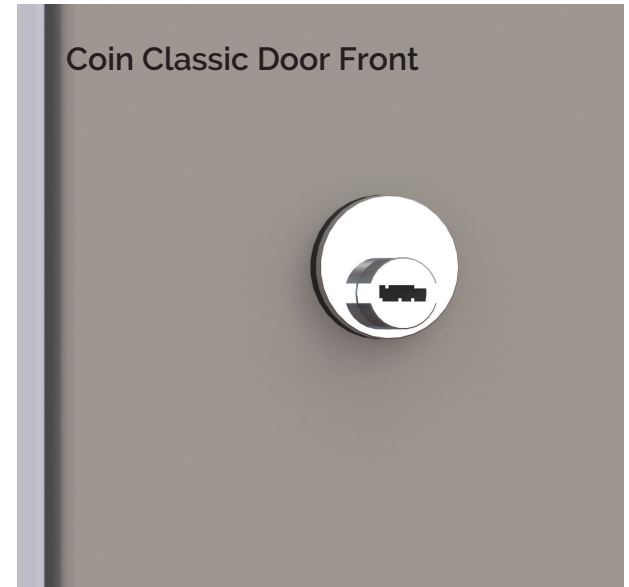

CAM LOCK

Lock range especially indicated for damp environments.

The Cam Lock is intended for facilities where lockers are dedicated to one specific environment, the lock is particularly suited to use in wet areas.

The stainless steel pins, a unique solution in the industry, make the locks highly resistant to corrosion and constant use.

Cam Lock Front

Cam Lock Back

KEY FEATURES

- Finish:  Chrome
- Operation:  Key Lock
- Security:  Standard Level
- Suitability:  Suitable for Wet Areas

The stainless steel pins offer greater resistance and security than conventional brass pins.

The Lock is supplied with a security key, which is flat and reversible and thus pleasant and easy to use.

Coin Classic Front

Coin Classic Back

KEY FEATURES

- Finish:  Lock Body: PC/ABS
Lock: Chrome
- Operation:   Coin/Key Lock
- Security:  Medium to High Level
- Suitability:  Suitable for Wet Areas

Coin Classic Door Front

Coin Classic Door Back