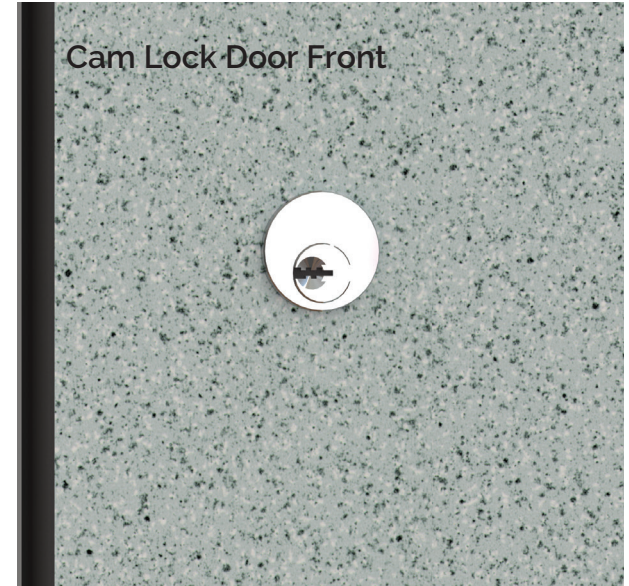

CAM LOCK

Lock range especially indicated for damp environments.

The Cam Lock is intended for facilities where lockers are dedicated to one specific environment, the lock is particularly suited to use in wet areas.

The stainless steel pins, a unique solution in the industry, make the locks highly resistant to corrosion and constant use.

Cam Lock Front

Cam Lock Back

KEY FEATURES

- Finish:  Chrome
- Operation:  Key Lock
- Security:  Standard Level
- Suitability:  Suitable for Wet Areas

Cam Lock Door Front

Cam Lock Door Back

COIN CLASSIC LOCK

Coin Operated Locks For wet areas.

The material used in the manufacture of these coin locks are highly resistant to corrosion, making them the ideal solution for wet areas.

The stainless steel pins offer greater resistance and security than conventional brass pins.

The Lock is supplied with a security key, which is flat and reversible and thus pleasant and easy to use.

Coin Classic Front