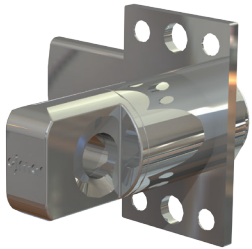

HASP LOCK

A simple and effective Padlock Lock.

Designed for lockers up to 20mm, the Hasp lock is robust, and highly resistant to humidity.

It's easy to mount system offer a simple and effective solution for heavy duty use in collective installations.

Featuring an anti-rotation system.

Hasp Front