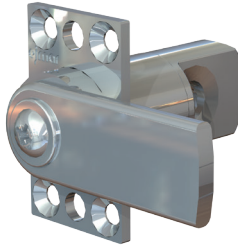

HASP LOCK

A simple and effective Padlock Lock.

Designed for lockers up to 20mm, the Hasp lock is robust, and highly resistant to humidity.

It's easy to mount system offer a simple and effective solution for heavy duty use in collective installations.

Featuring an anti-rotation system.

Hasp Back

KEY FEATURES

- Finish: Chrome
- Operation: Padlock
- Security: High Level
- Suitability: Suitable for Wet Areas