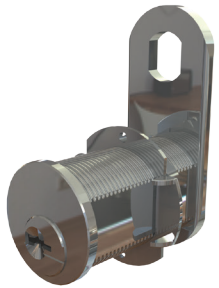

CAM LOCK

Lock range especially indicated for damp environments.

The Cam Lock is intended for facilities where lockers are dedicated to one specific environment, the lock is particularly suited to use in wet areas.

The stainless steel pins, a unique solution in the industry, make the locks highly resistant to corrosion and constant use.

Cam Lock Front

Cam Lock Back

KEY FEATURES

- Finish:  Chrome
- Operation:  Key Lock
- Security:  Standard Level
- Suitability:  Suitable for Wet Areas

Cam Lock Door Front

Cam Lock Door Back

COIN CLASSIC LOCK

Coin Operated Locks For wet areas.

The material used in the manufacture of these coin locks are highly resistant to corrosion, making them the ideal solution for wet areas.

The stainless steel pins offer greater resistance and security than conventional brass pins.

The Lock is supplied with a security key, which is flat and reversible and thus pleasant and easy to use.

Coin Classic Front