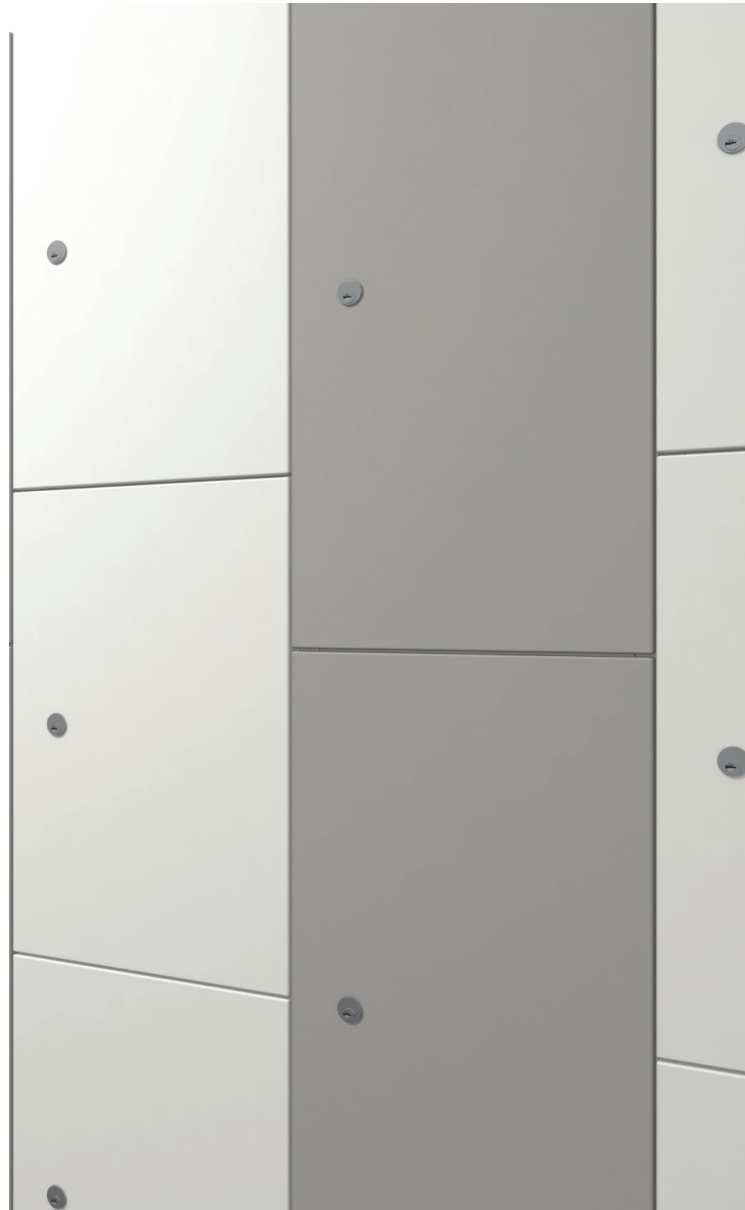

The stainless steel pins, a unique solution in the industry, make the locks highly resistant to corrosion and constant use.

Cam Lock Front

Cam Lock Back

KEY FEATURES

- Finish:  Chrome
- Operation:  Key Lock
- Security:  Standard Level
- Suitability:  Suitable for Wet Areas

Cam Lock Door Front

Cam Lock Door Back

COIN CLASSIC LOCK

Coin Operated Locks For wet areas.

The material used in the manufacture of these coin locks are highly resistant to corrosion, making them the ideal solution for wet areas.

The stainless steel pins offer greater resistance and security than conventional brass pins.

The Lock is supplied with a security key, which is flat and reversible and thus pleasant and easy to use.

Coin Classic Front

Coin Classic Back

KEY FEATURES

- Finish:  Lock Body: PC/ABS
Lock: Chrome
- Operation:   Coin/Key Lock
- Security:  Medium to High Level
- Suitability:  Suitable for Wet Areas

Coin Classic Door Front

Coin Classic Door Back