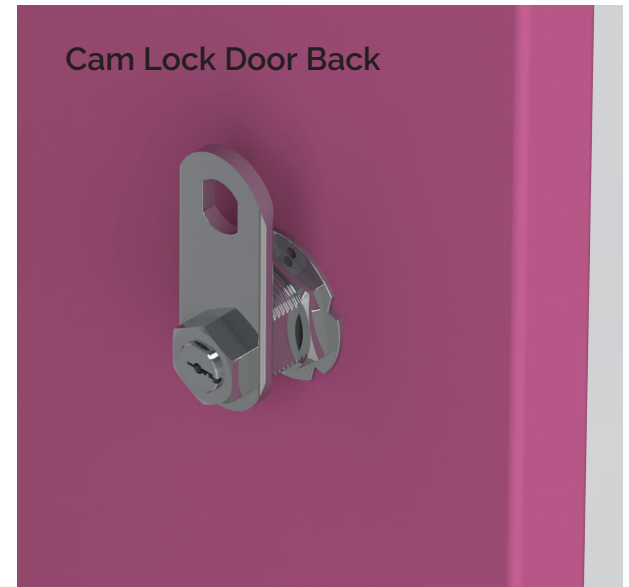

The stainless steel pins, a unique solution in the industry, make the locks highly resistant to corrosion and constant use.

Cam Lock Front

Cam Lock Back

KEY FEATURES

- Finish:  Chrome
- Operation:  Key Lock
- Security:  Standard Level
- Suitability:  Suitable for Wet Areas

Cam Lock Door Front

Cam Lock Door Back

COIN CLASSIC LOCK

Coin Operated Locks For wet areas.

The material used in the manufacture of these coin locks are highly resistant to corrosion, making them the ideal solution for wet areas.

The stainless steel pins offer greater resistance and security than conventional brass pins.

The Lock is supplied with a security key, which is flat and reversible and thus pleasant and easy to use.

Coin Classic Front

Coin Classic Back

KEY FEATURES

- Finish:  Lock Body: PC/ABS
Lock: Chrome
- Operation:   Coin/Key Lock
- Security:  Medium to High Level
- Suitability:  Suitable for Wet Areas

Coin Classic Door Front

Coin Classic Door Back