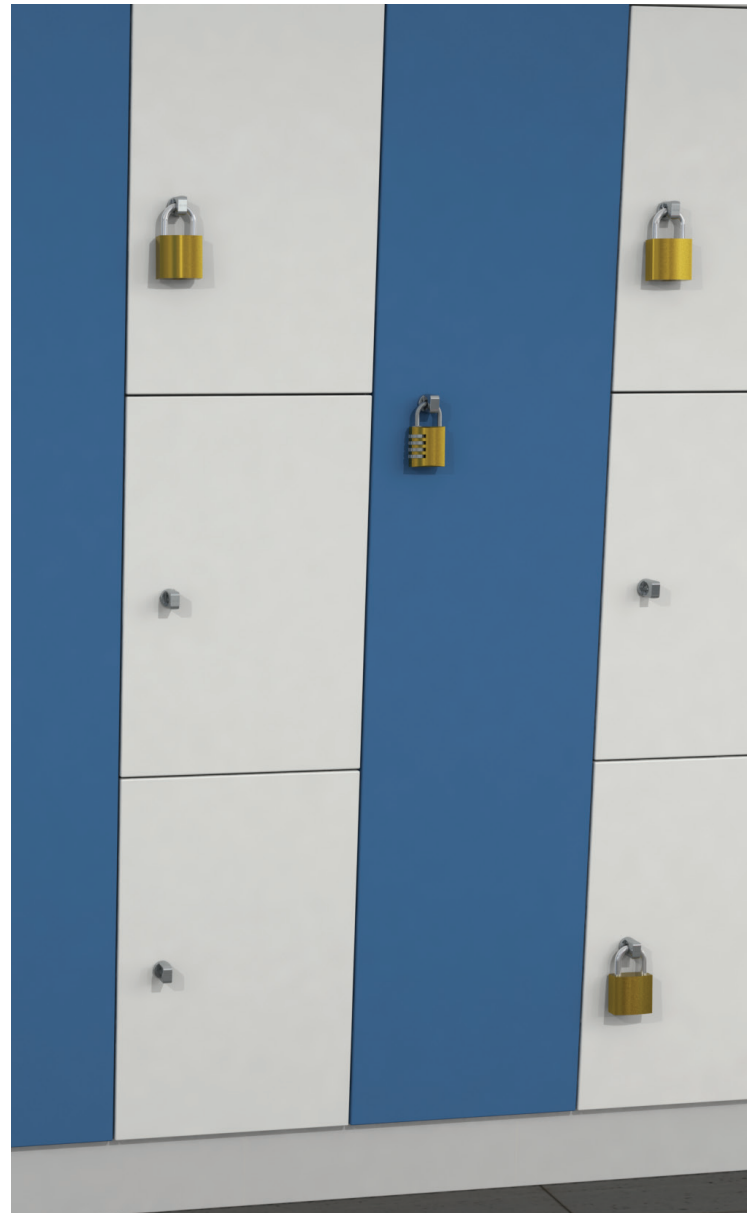

KEY FEATURES

- Finish: Chrome
- Operation: Padlock
- Security: High Level
- Suitability: Suitable for Wet Areas