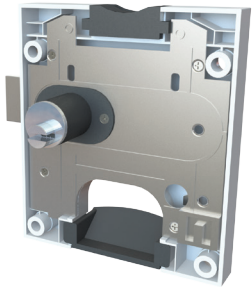

The stainless steel pins, a unique solution in the industry, make the locks highly resistant to corrosion and constant use.

Cam Lock Front

Cam Lock Back

KEY FEATURES

- Finish:  Chrome
- Operation:  Key Lock
- Security:  Standard Level
- Suitability:  Suitable for Wet Areas

Cam Lock Door Front

Cam Lock Door Back

COIN CLASSIC LOCK

Coin Operated Locks For wet areas.

The material used in the manufacture of these coin locks are highly resistant to corrosion, making them the ideal solution for wet areas.

The stainless steel pins offer greater resistance and security than conventional brass pins.

The Lock is supplied with a security key, which is flat and reversible and thus pleasant and easy to use.

Coin Classic Front

Coin Classic Back

KEY FEATURES

- Finish:  Lock Body: PC/ABS
Lock: Chrome
- Operation:   Coin/Key Lock
- Security:  Medium to High Level
- Suitability:  Suitable for Wet Areas

Coin Classic Door Front

Coin Classic Door Back